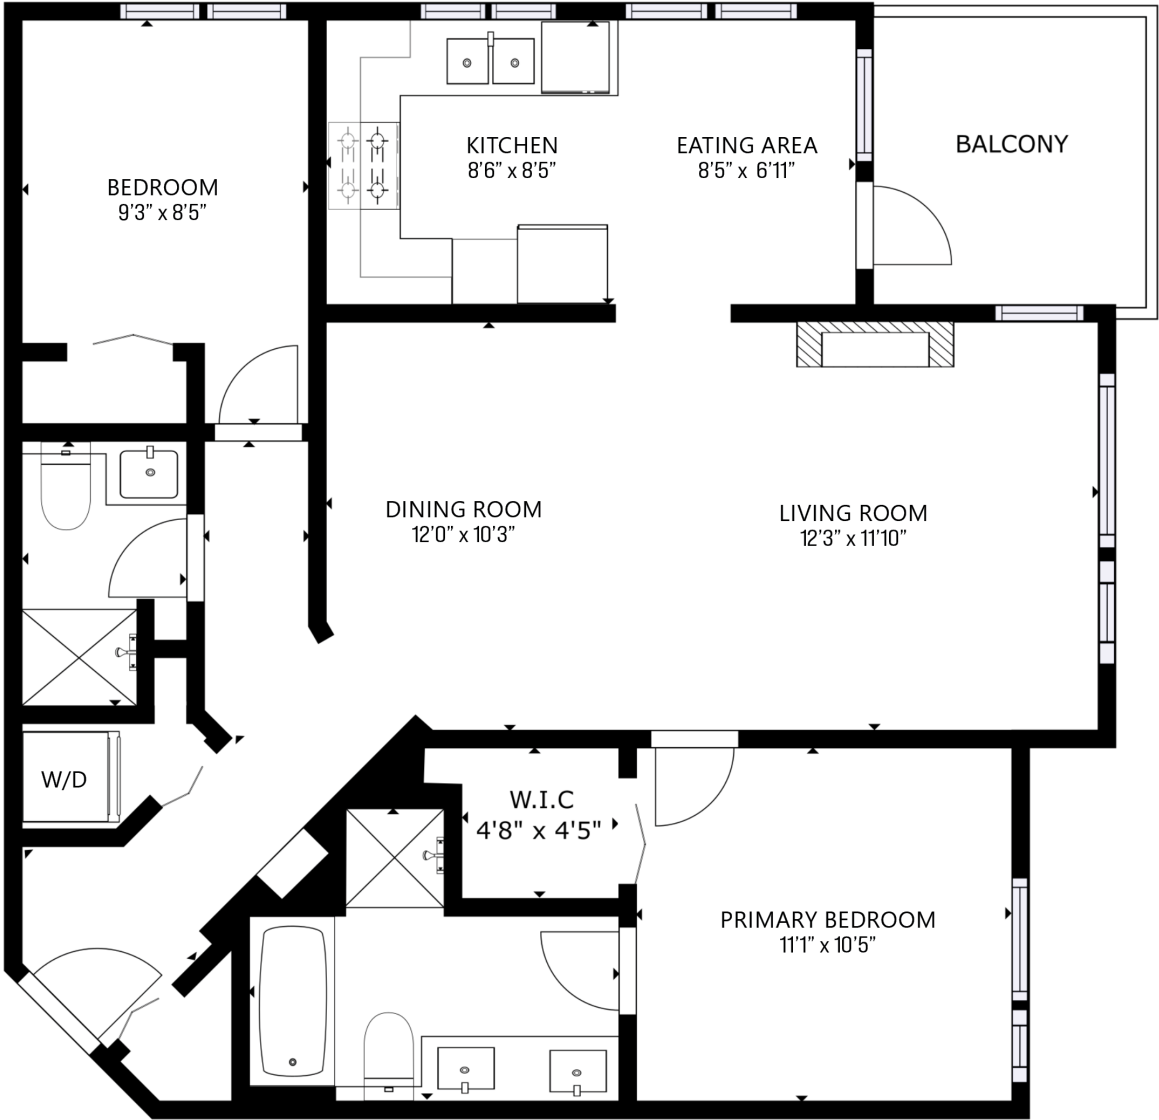

ROSSETTI

208 717 CHESTERFIELD AVENUE

CENTRAL LONSDALE, NORTH VANCOUVER

SOUTH FACING CITY VIEW QUEEN MARY HOME

2 Beds | 2 Baths | 952 Sq/Ft

■ Sunny, south facing CITY VIEW 2 bdrm home in Polygon's "Queen Mary." This spacious corner suite offers one of the most desirable floor plans in the complex and is flooded with natural light from an abundance of windows and accentuated by 9-foot ceilings. The spacious open plan living/dining area is an ideal size for everyday enjoyment and entertaining and features a fireplace and large picture windows to enjoy the city views. The adjacent kitchen features quartz counters, stainless appliances including a gas cooktop, an eating area with practical built-in banquette seating, and access to a covered balcony. The balcony offers great outdoor living with plenty of room for seating plus BBQ; and features a lovely southern outlook to take in the city and sunset views. The 2 bedrooms are well separated and include a spacious primary suite with lie-in bed views, a walk-in closet, and a 5-piece ensuite with side-by-side sinks, tub, and separate shower. The second bedroom is an ample size and includes easy access to a 3-piece bathroom. Completing the home is a laundry closet with added storage. Additional features include wide-plank flooring, radiant in-floor heating, and thoughtful storage cubbies throughout. Two pets allowed. In a convenient central location steps to Victoria Park (with the Green Necklace Trail), next to Queen Mary Elementary (with playground and field), near Carson Graham Secondary, just a short walk to Bean on 5th Coffeeshop, and close to all Lonsdale amenities.