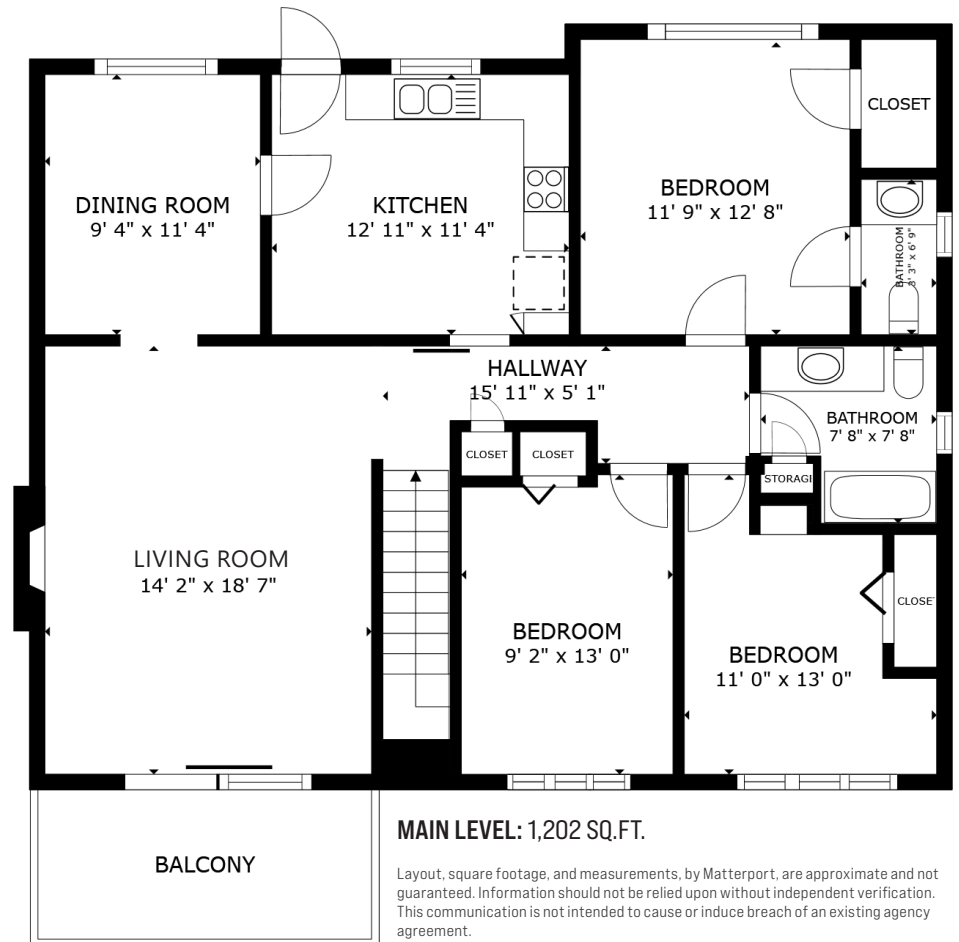

LOWER LEVEL: 964 SQ.FT.

MAIN LEVEL: 1,202 SQ.FT.

Layout, square footage, and measurements, by Matterport, are approximate and not guaranteed. Information should not be relied upon without independent verification. This communication is not intended to cause or induce breach of an existing agency agreement.