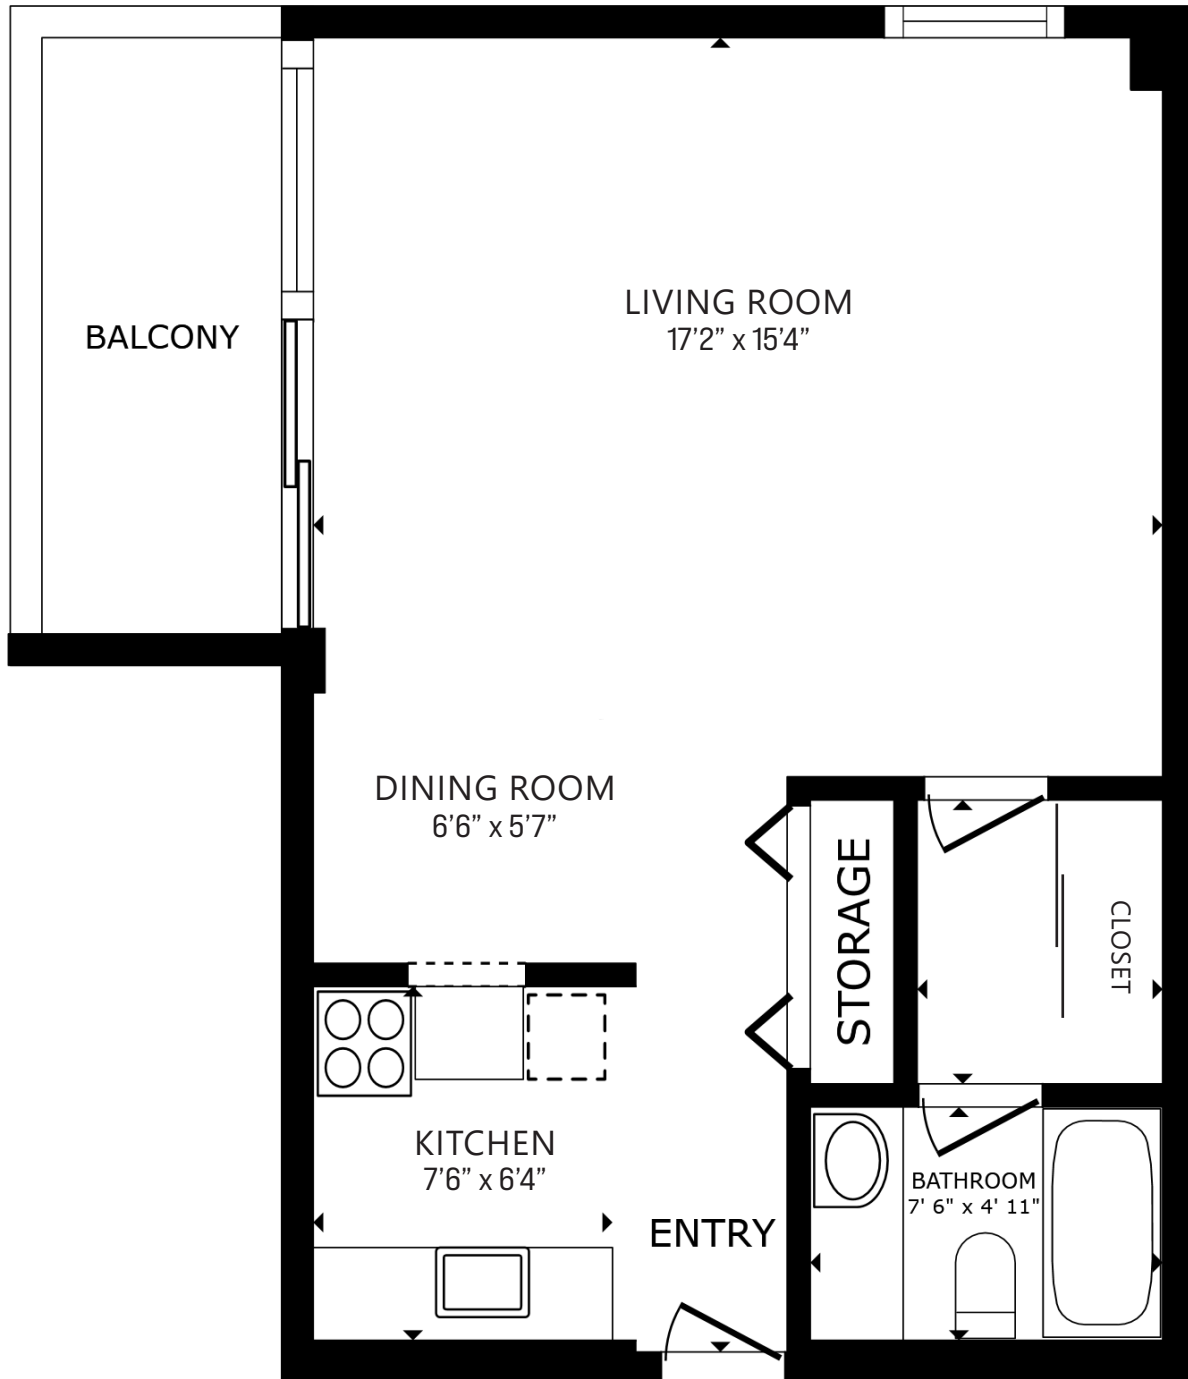

ROSSETTI

910 2016 FULLERTON AVENUE

Pemberton, North Vancouver

Interior square footage from strata plan. Layout and measurements by Matterport. Square footage, room measurements, & dimensions are approximate and not guaranteed. Information should not be relied upon without independent verification. This communication is not intended to cause or induce breach of an existing agency agreement.